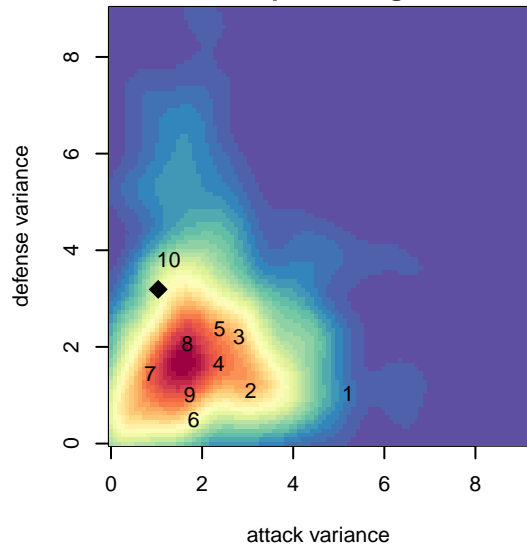

PVSC United Fury B04

Portnuef Valley SC
 Pocatello, ID
 B04 total strength=897
 attack=2.36 defense=0.83

alt names used:
 PVSC UNITED MANCHESTER-HOLY SPIRIT

Venues played:
 2016 PVSC Spring Classic BU13
 2017 Yellowstone Cup U13
 2017 GEM State Challenge U14 U14

**attack and defense variance (black dot)
relative to other teams
and top 10 in region**

**attack and defense rating
relative to others at age
and all opponents in last 13 months**

Performance relative to 13 month average